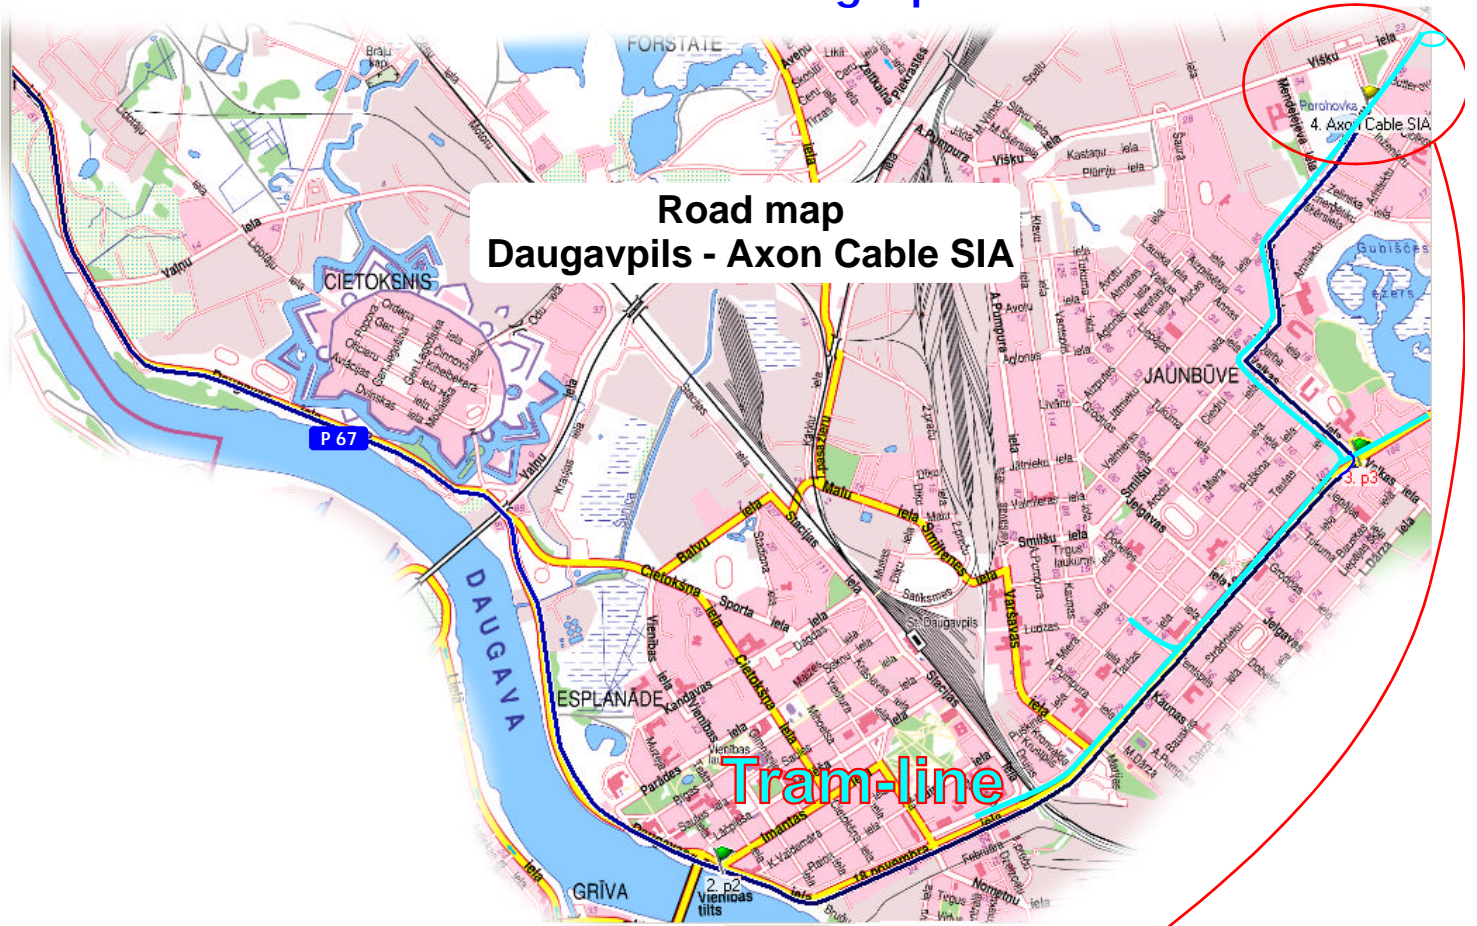

Welcome to Latvia!

Axon Cable SIA
Vishku 21C,
Daugavpils,
Latvia
tel.: +371 5407888

Map of Latvia

Road map
Airport - Riga

Road map
Riga - Daugavpils

	Traffic route
	Tram-line
	Road Riga - Daugavpils
Path length: 246 km	
Necessary time: 3,5 h.	
Fuel amount: 25 l (at fuel consumption 10 l/100 km)	

Next page:
Road map
Daugavpils - Axon Cable SIA

Welcome to Daugavpils!

Welcome to Axon Cable SIA!