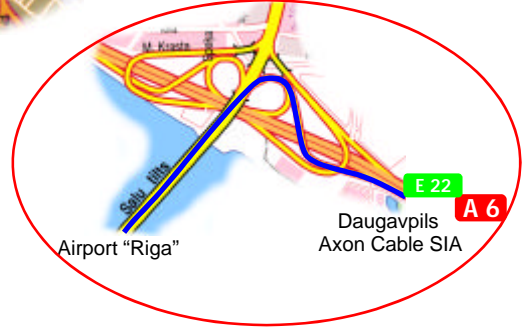

Welcome to Latvia!

Axon Cable SIA
Vishku 21C,
Daugavpils,
Latvia
tel.: +371 5407888

Map of Latvia

Road map
Airport - Riga

Road map
Riga - Daugavpils

	Traffic route
	Tram-line
	Road Riga - Daugavpils
Path length: 246 km	
Necessary time: 3,5 h.	
Fuel amount: 25 l (at fuel consumption 10 l/100 km)	

Next page:
Road map
Daugavpils - Axon Cable SIA

Welcome to Daugavpils!

Welcome to Axon Cable SIA!