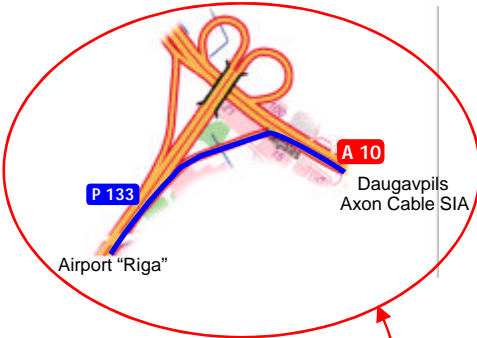

Welcome to Latvia!

Axon Cable SIA
Vishku 21C,
Daugavpils,
Latvia
tel.: +371 5407888

Map of Latvia

Road map
Airport - Riga

Road map
Riga - Daugavpils

	Traffic route
	Tram-line
	Road Riga - Daugavpils
Path length: 246 km	
Necessary time: 3,5 h.	
Fuel amount: 25 l (at fuel consumption 10 l/100 km)	

Next page:
Road map
Daugavpils - Axon Cable SIA

Welcome to Daugavpils!

Welcome to Axon Cable SIA!